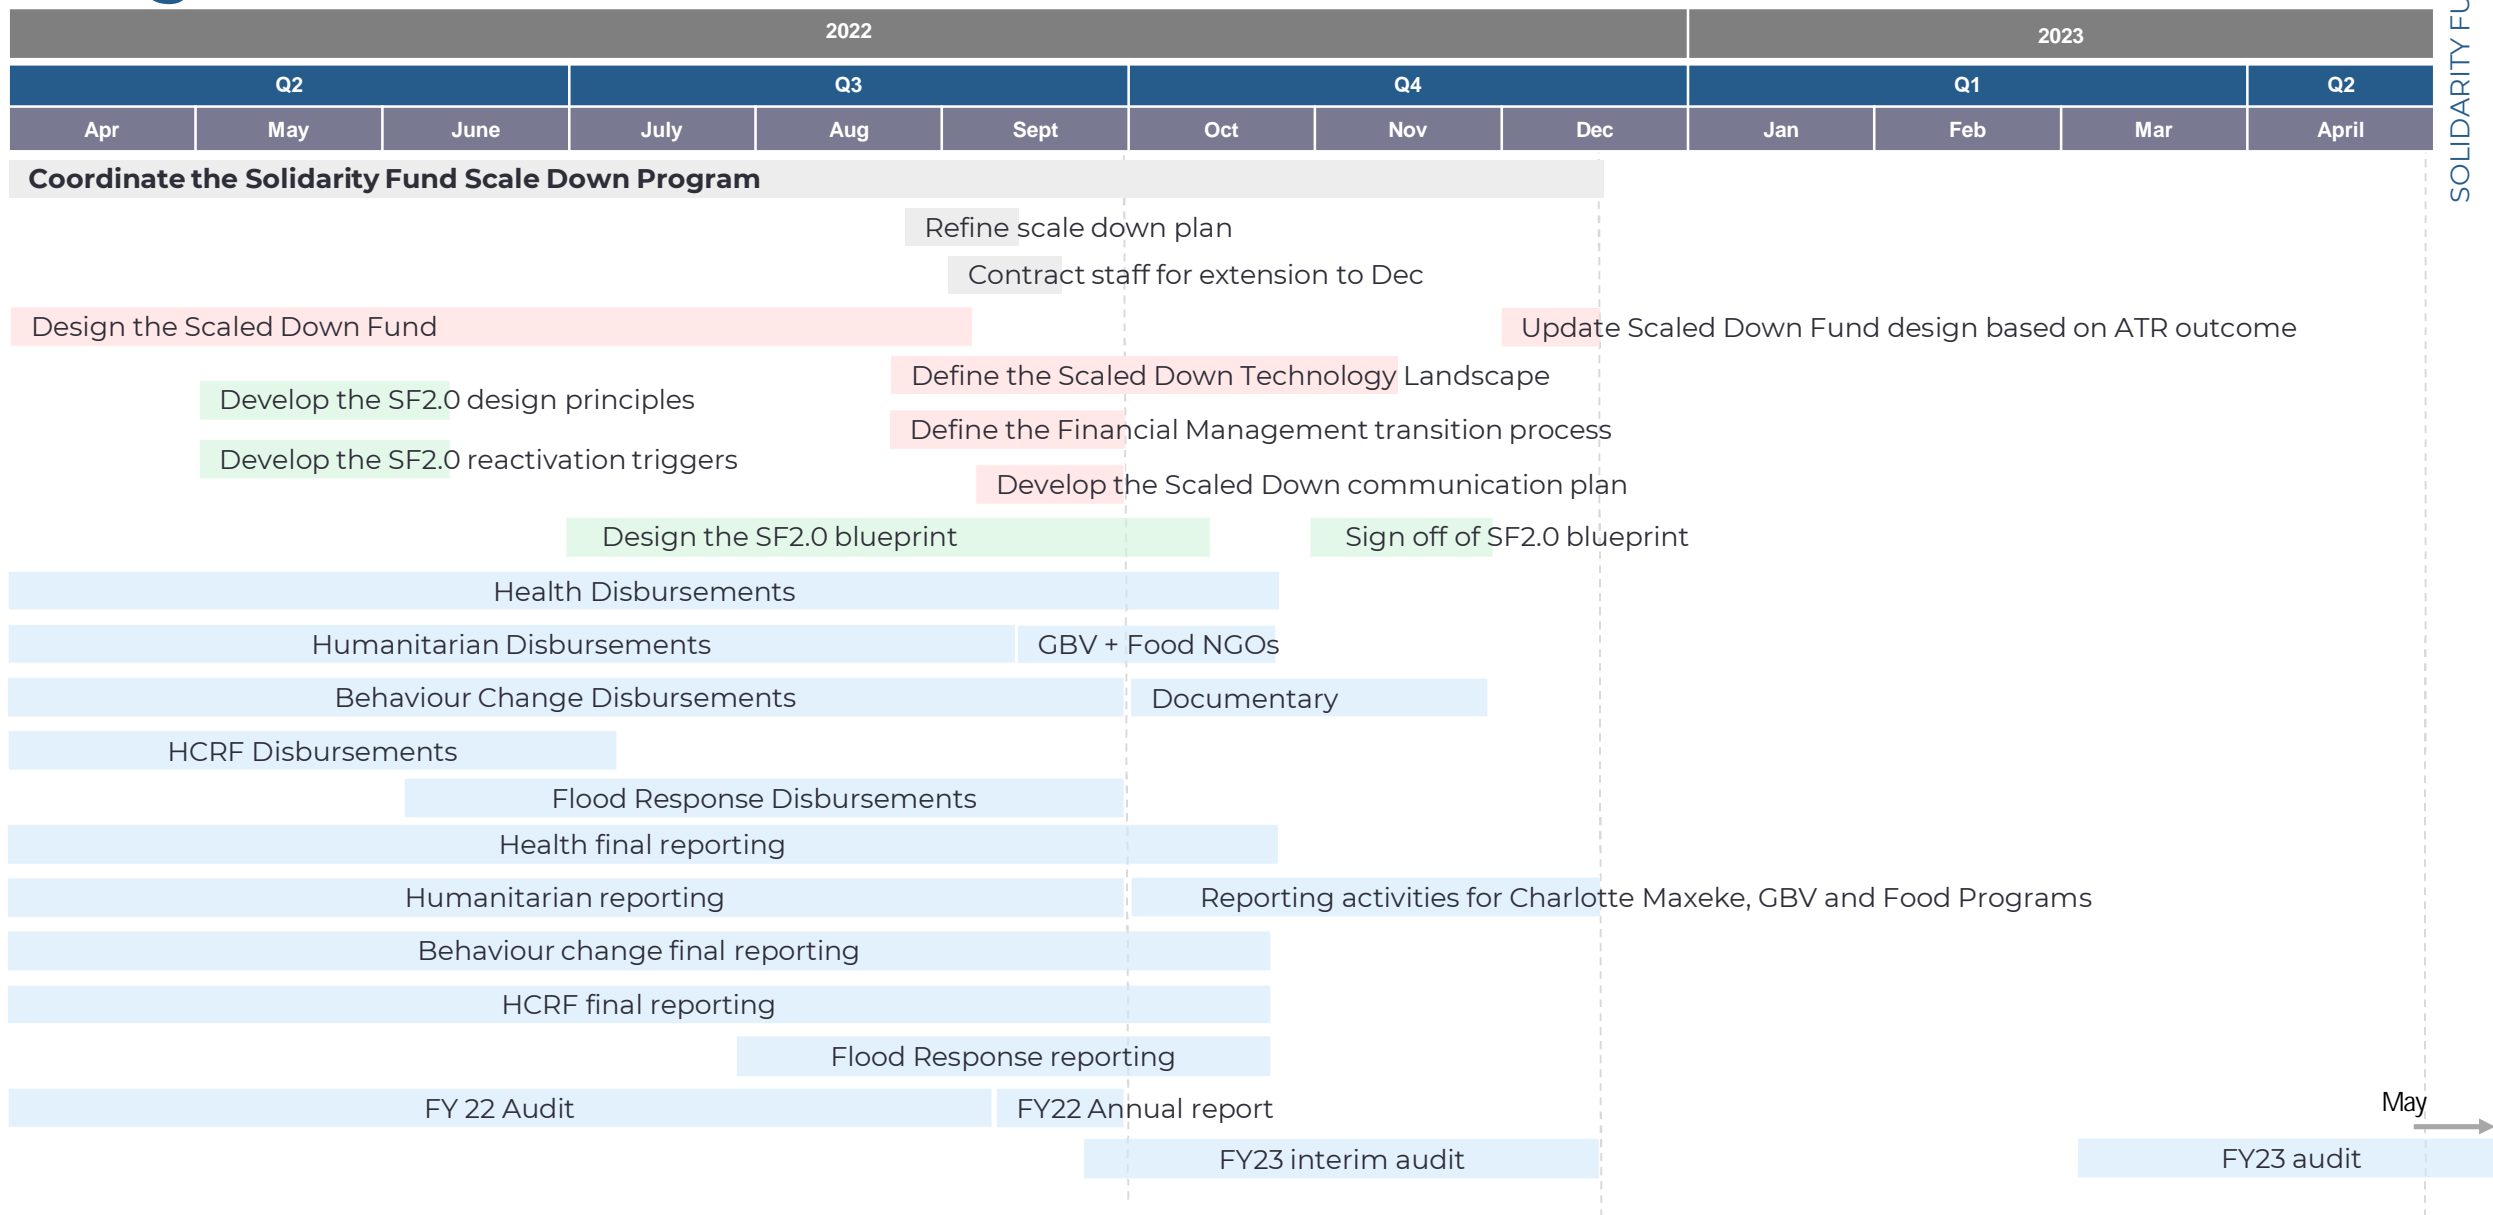

**Solidarity  
Fund**

Unity in action

## **SF Scale Down Program Roadmap**

# High level Scale Down Timetable

May →

# High level Scale Down Timetable